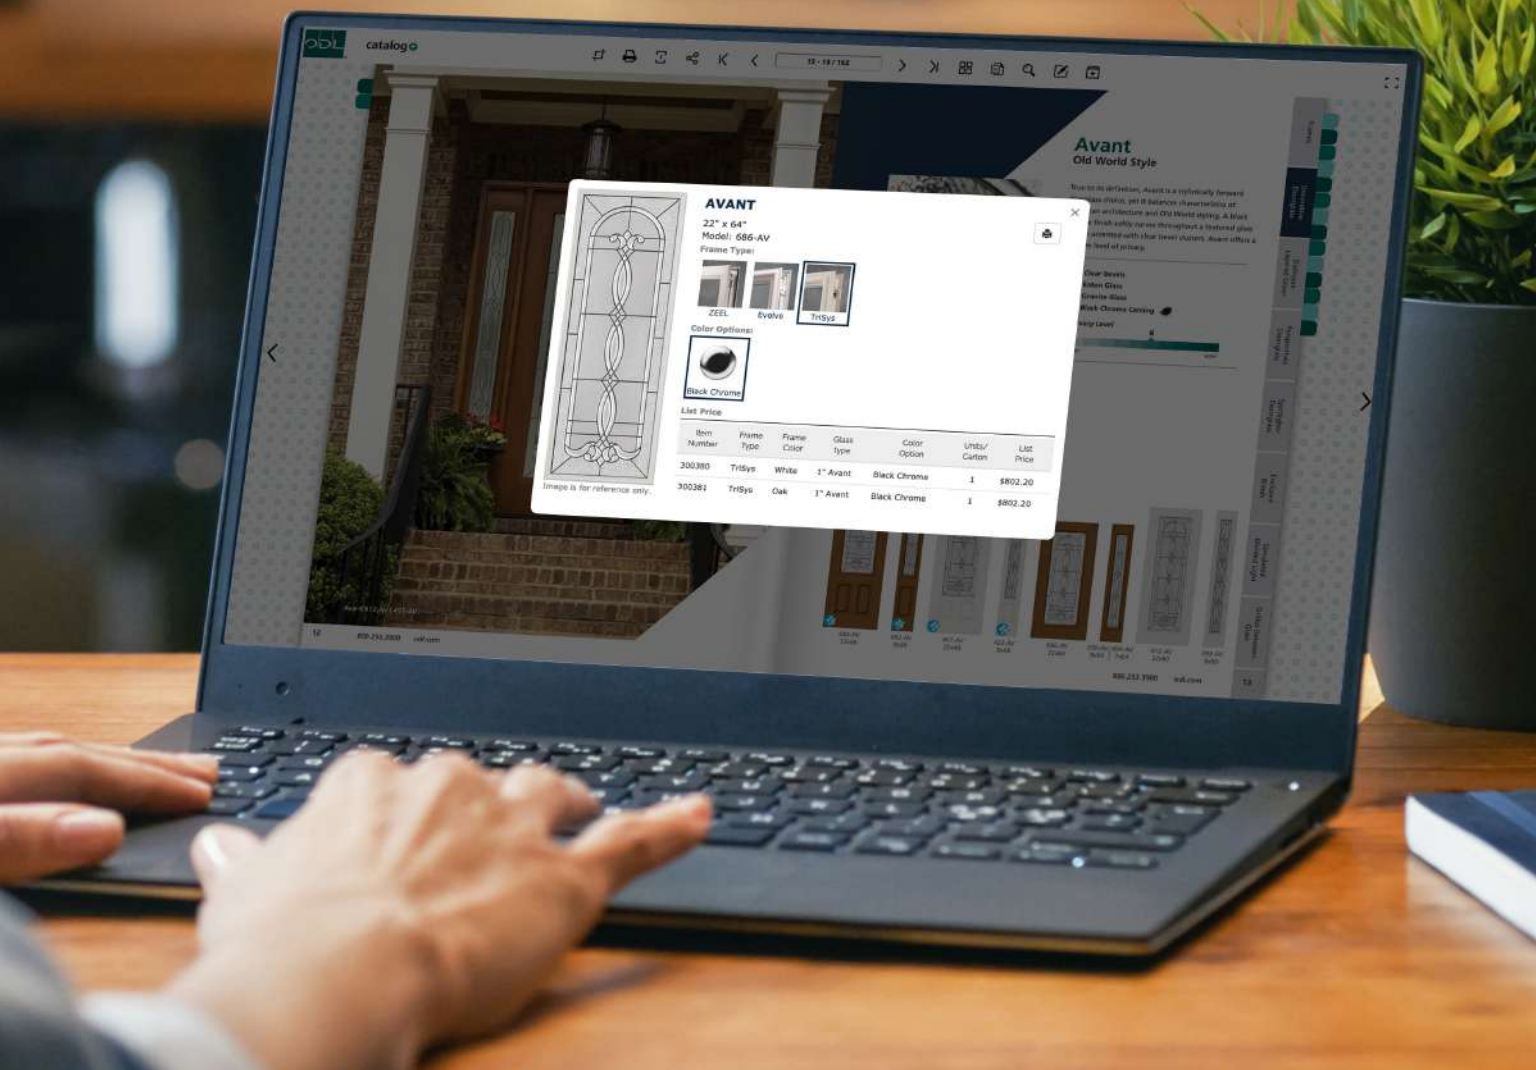

catalogue+

OUR CATALOGUE+ HAS EVERYTHING YOU NEED.

Discover the latest ODL Canada videos, product options, and additional interactive content. Bookmark your favorite pages, perform keyword searches, add notes, and more online.

EXPLORE MORE ONLINE
visit canada.odl.com/catalogue

DECORATIVE DOORGLASS PRODUCT SELECTION GUIDE

DOOR-GLASS	SIDE-LIGHT	DOORGLASS						SIDELIGHTS		DOORGLASS		SIDE-LIGHT

DESIGN	PG	CAMING/FINISH	PRIVACY LEVEL	PRICE	22x80	8x80	22x64	20x64	22x64 RT	14x64	20x56 OVAL	8x64	7x64	22x48	15x39 OVAL	8x48
AMADEUS	09	Platinum Nickel	High	$$			■						■	■		■
AVANT	10	Black Chrome	Medium	$$	■	■	■					■	■	■		■
BLANCA	38	Silkscreen	Maximum	$	■	■	■	■		■		■	■	■		■
BRISTOL	11	Satin Nickel	Medium	$	■	■	■	■				■	■	■	■	■
CADENCE	39	Sandblast	Maximum	$			■						■			
CBG	40	Sandblast	Maximum	$			■						■	■		■
CELEBRATION EARTH	12	Patina	Low	$									■			
CELEBRATION OCEAN		Satin Nickel	Low	$									■			
CHINCHILLA	47	Textured	High	$	■	■	■	■		■		■	■	■		■
COURTYARD	13	Flat Patina	Maximum	$$	■	■	■					■	■	■		■
CROSSLINES	41	Ceramic Frit	High	$			■						■	■		■
CROSSWALK	14	Platinum Nickel	High	$	■	■	■					■	■	■		■
DITTO	42	Silkscreen	High	$			■				■		■	■	■	
DORIAN	15	Black Aluminum	High	$$	■	■	■						■	■		■
ENDRICK	16	Black Aluminum	Maximum	$			■						■	■		■
EPIC	17	Patina	Maximum	$$$			■						■	■		■
FRAGRANCE	43	Sandblast	Maximum	$			■						■	■		■
GABRIELLA	18	Silver Aluminum	Maximum	$			■						■	■		■
GRACE	19	Platinum Nickel	High	$	■	■	■					■	■	■	■	■
HEIRLOOMS	20	Satin Nickel	Medium	$$	■	■	■	■	■		■	■	■	■	■	■
JACINTO	21	Black Wrought Iron	High	$$	■	■	■	■				■	■	■		■
LINEA	48	Textured	High	$			■	■					■			
MAJESTIC	22	Patina	Medium	$			■					■	■			
		Platinum Nickel	Medium	$	■	■	■	■				■	■	■		■
MATHEUS	23	Pewter Aluminum	High	$$$			■	■					■	■		■
		Silver Aluminum	High	$$$			■	■					■	■		■
MICRO-GRANITE	49	Textured	Maximum	$	■	■	■	■		■		■	■	■		■
MISTIFY BLACK	24	Ceramic Frit	Low	$	■	■	■					■	■	■		■
MISTIFY WHITE		Ceramic Frit	Low	$			■						■	■		
MOHAVE	25	Oil-Rubbed Bronze	Medium	$$$	■	■	■	■				■	■	■		■
MONTEREY	26	Patina	High	$$			■					■	■	■		■
NOUVEAU	27	Patina	Low	$			■				■	■	■	■	■	■
		Platinum Nickel	Low	$			■	■			■	■	■	■	■	■
OAK PARK	28	Patina	Low	$$	■	■	■					■	■	■		■
PARIS	29	Patina	Medium	$$$	■	■	■					■	■	■		■
RAIN	50	Textured	Medium	$	■	■	■	■		■		■	■	■	■	■
RENEWED IMPRESSIONS	30	Platinum Nickel	Medium	$$	■	■	■					■	■		■	
RYDER	31	Black Aluminum	High	$$	■	■	■						■	■		■
SALIX	32	Patina	Maximum	$$$	■	■	■						■	■		
STREAMED	51	Textured	Maximum	$	■	■	■	■		■		■	■	■		■
SWIRL	44	Acid Etch	High	$									■	■		
TENDANCE	33	Pewter Aluminum	High	$$$			■						■	■		■
TIMBER	45	Silkscreen	Maximum	$	■		■							■		
TOPAZ	34	Patina	Maximum	$			■	■				■	■	■		■
VAPOUR	52	Textured	Low	$	■	■	■	■				■	■	■		■
WATERSIDE	35	Black Chrome	High	$$	■	■	■	■				■	■	■		■
WHISTLER	36	Patina	Maximum	$$			■						■	■		■