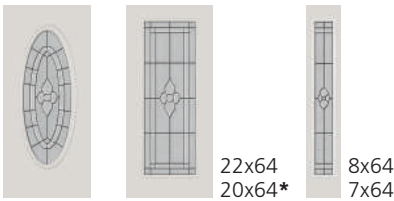

PLATINUM NICKEL

PATINA

NOT A LATE BLOOMER

NOUVEAU

This design offers low privacy

Full Oval**

22x64
20x64*

8x64
7x64