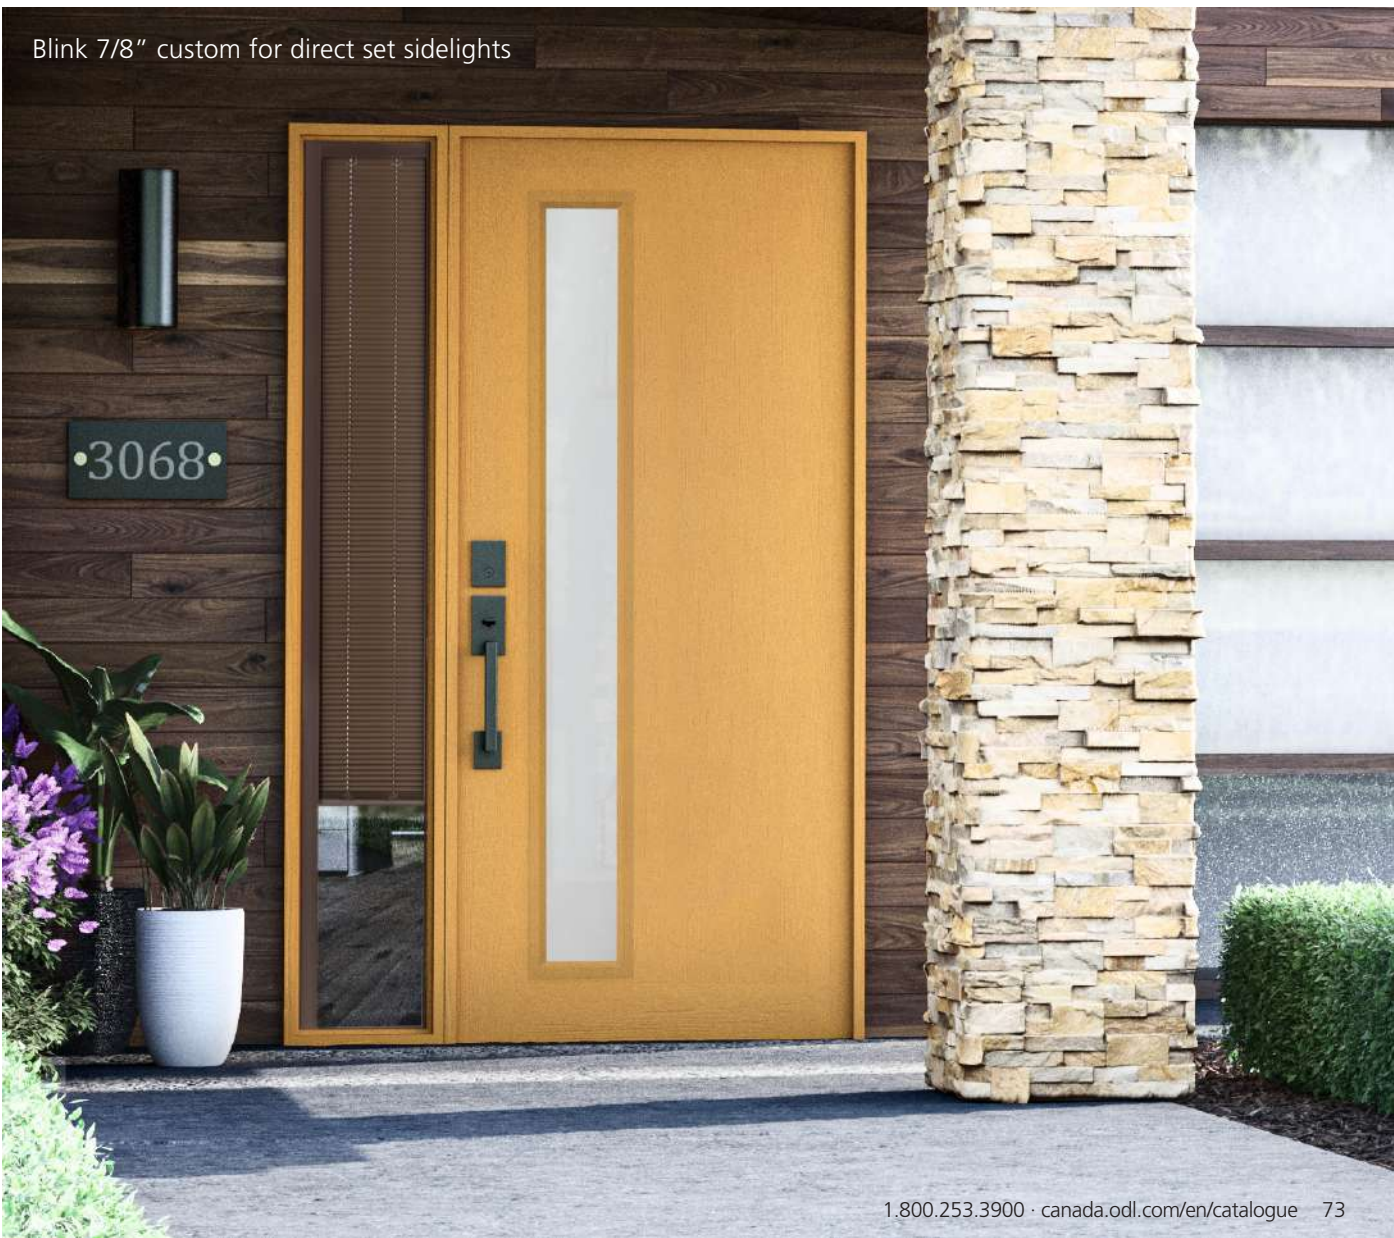

CUSTOM BLINDS

Blink® Blinds + Glass are a great solution for any window or door application in your home. Imagine the beautifully coordinated look throughout your home that you can have with matching blinds in all rooms.

For custom textured doorglass direct set sidelights see pages 80-81

WATCH THE VIDEO
or visit blinkblinds.com

Blink 7/8" custom for direct set sidelights