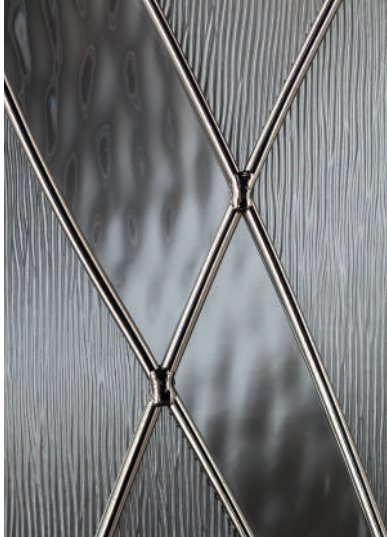

8x36

25x15 AT*
25x15
22x17*
22x15

8x17*
7x15*

* Clear glass only

Find more in the Product Guide 88-89

FEEL THE BREEZE

WATERSIDE

This design offers high privacy