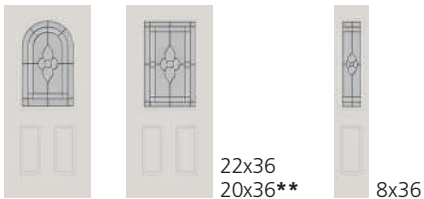

22x36 RT**

22x36
20x36**

8x36