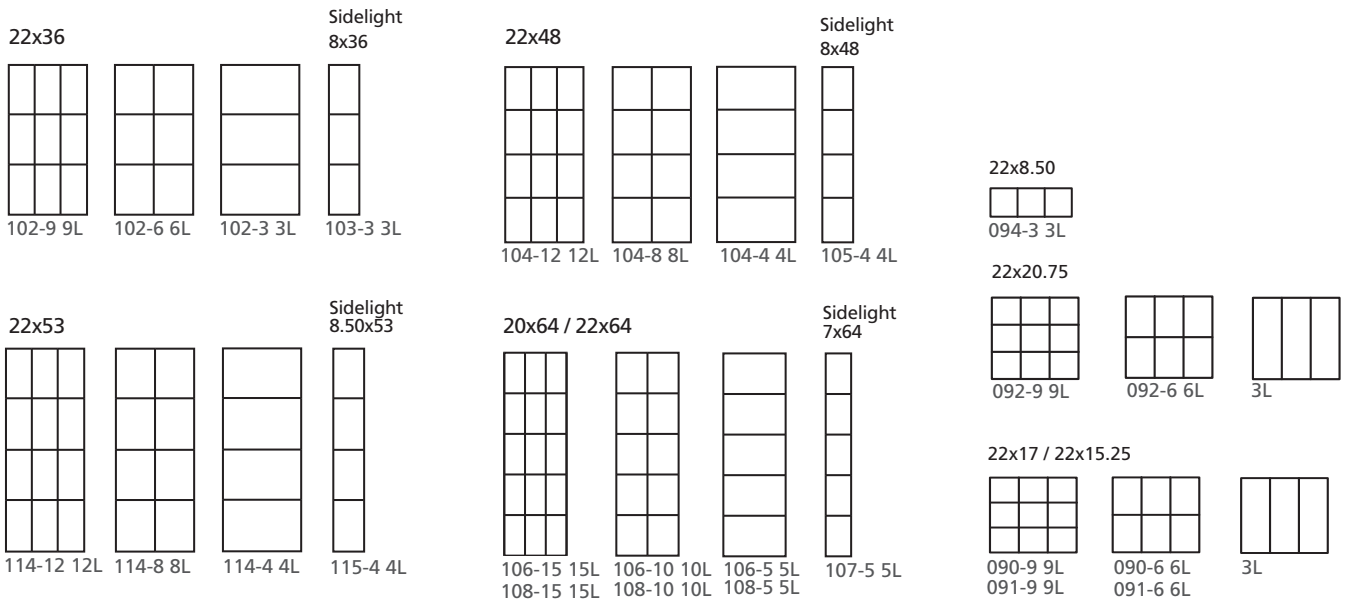

3 Choose your DOOR CONFIGURATION

4 Choose your FRAME

URBAN FRAME