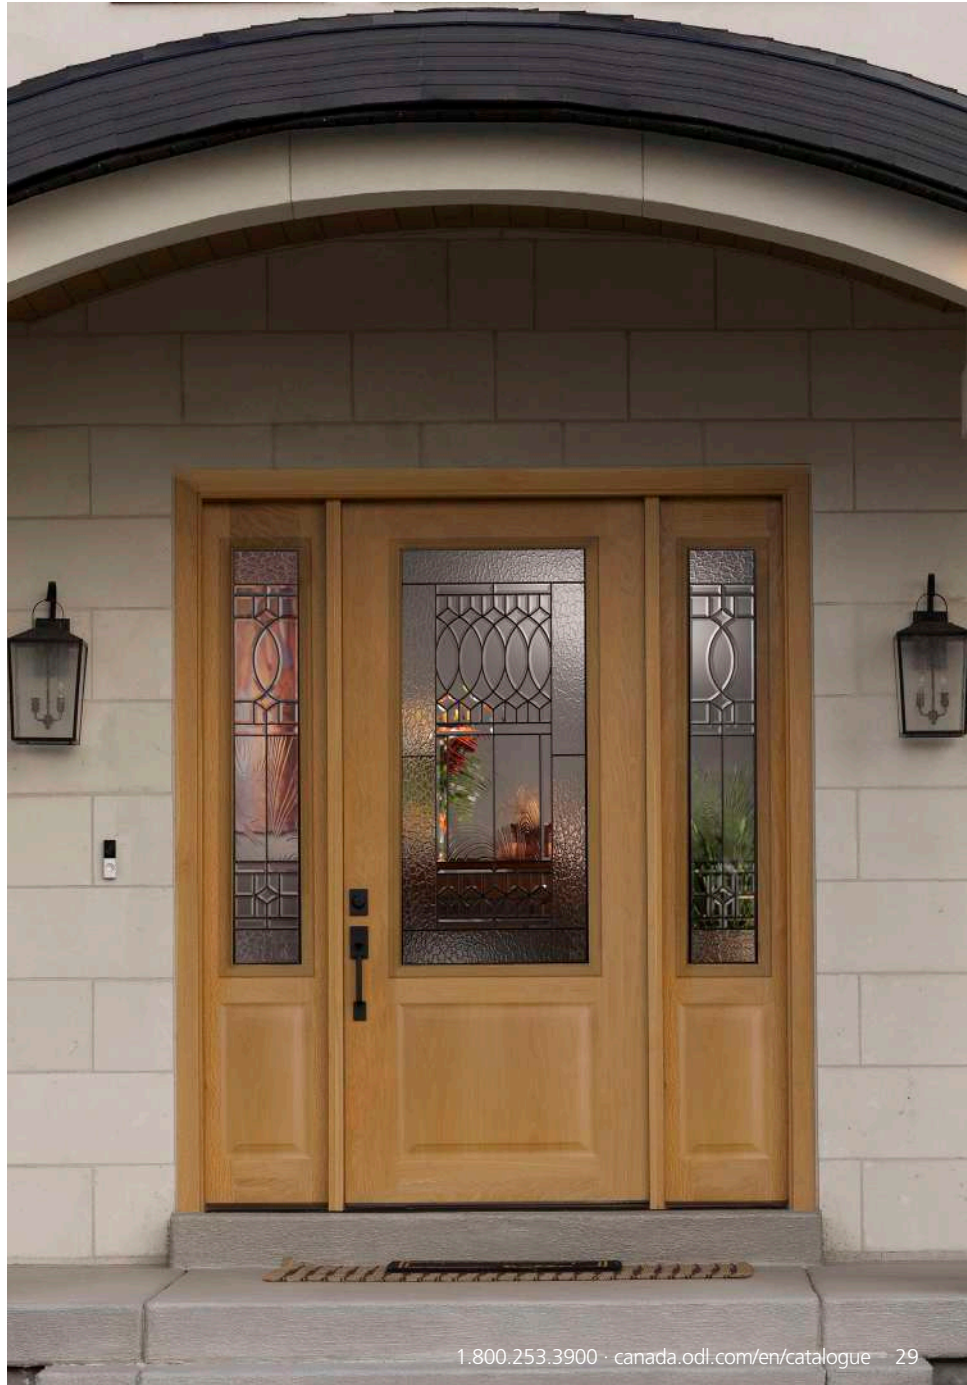

8x36

25x15
22x15

25x15 AT*

* Clear glass only

Find more in the Product Guide 88-89

SWEEPING FLORALS

RENEWED IMPRESSIONS

This design offers medium privacy