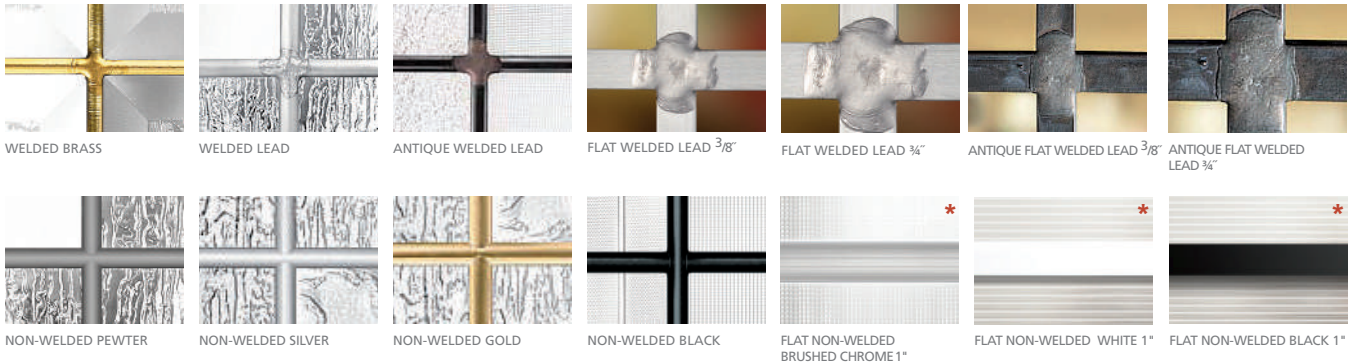

* Flat Non-Welded 1" only available in some configurations.

3 Choose your DOOR CONFIGURATION

4 Choose your FRAME

URBAN FRAME

INTERIOR SIDE

EXTERIOR SIDE

PVC: Interior and Exterior

EXECUTIVE FRAME