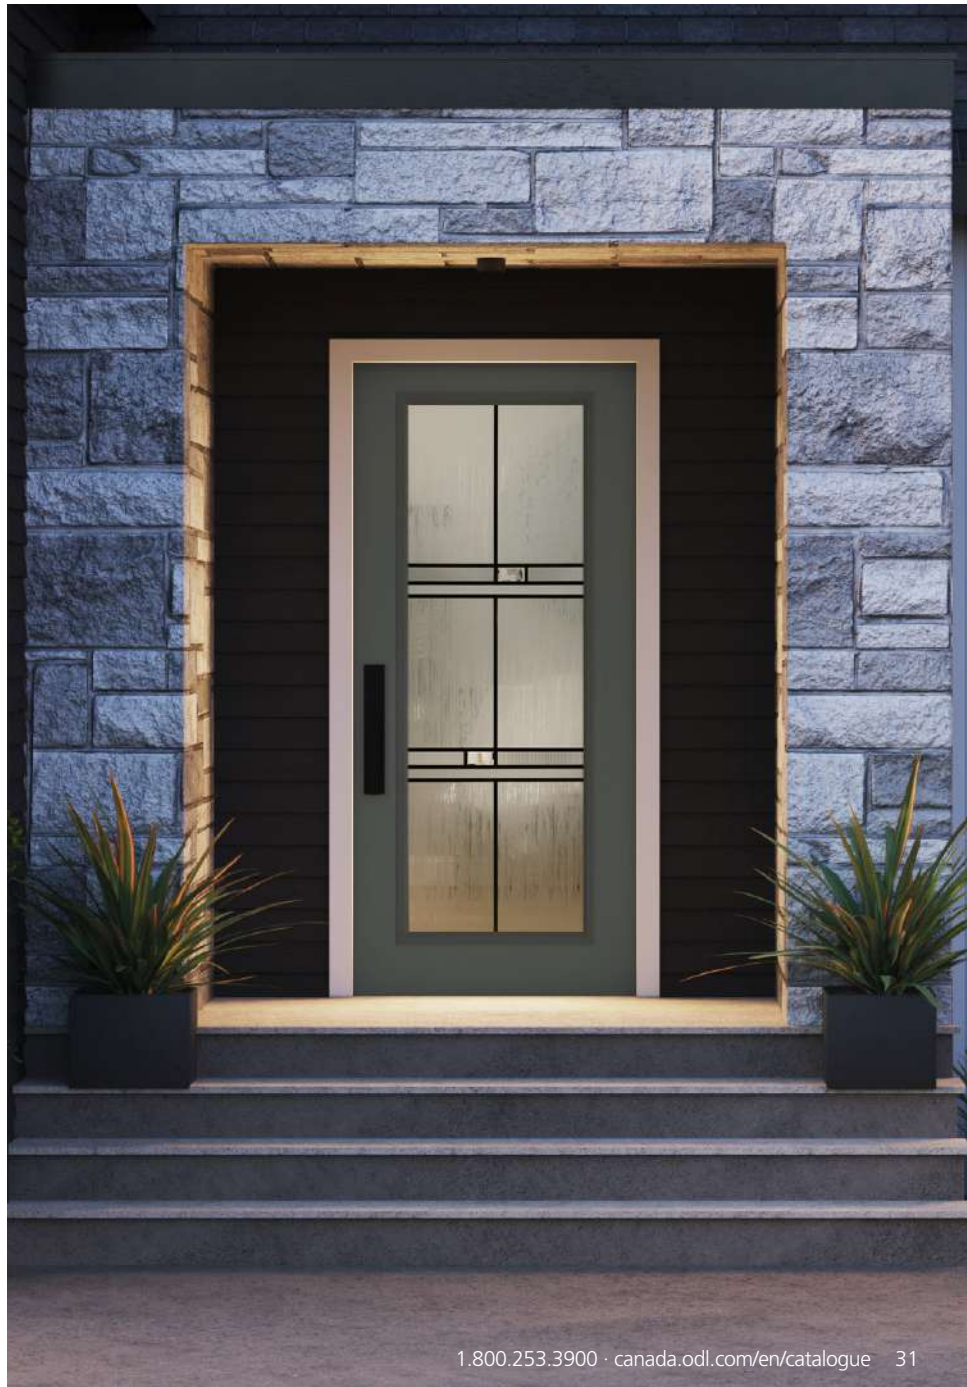

8x36

25x15
22x17
22x15

8x17*

* Clear glass only

Find more in the Product Guide 88-89

WAKE UP WILLOW

SALIX

This design offers maximum privacy